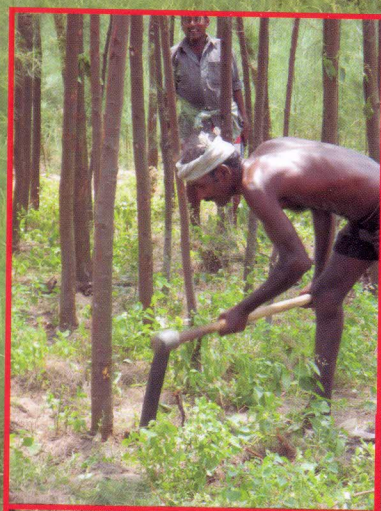

**REGIONAL YIELD TABLE AND CARBON TABLE  
FOR PLANTATIONS OF *CASUARINA EQUSETIFOLIA*  
IN FARMLANDS OF TAMIL NADU**

**R. RAVI  
C. BUVANESWARAN  
S. SARAVANAN  
K. RAJAGOPAL  
R.S.C. JAYARAJ**

**INSTITUTE OF FOREST GENETICS AND TREE BREEDING  
(INDIAN COUNCIL OF FORESTRY RESEARCH AND EDUCATION)  
P.B.NO. 1061, R. S.PURAM, COIMBATORE-641002**